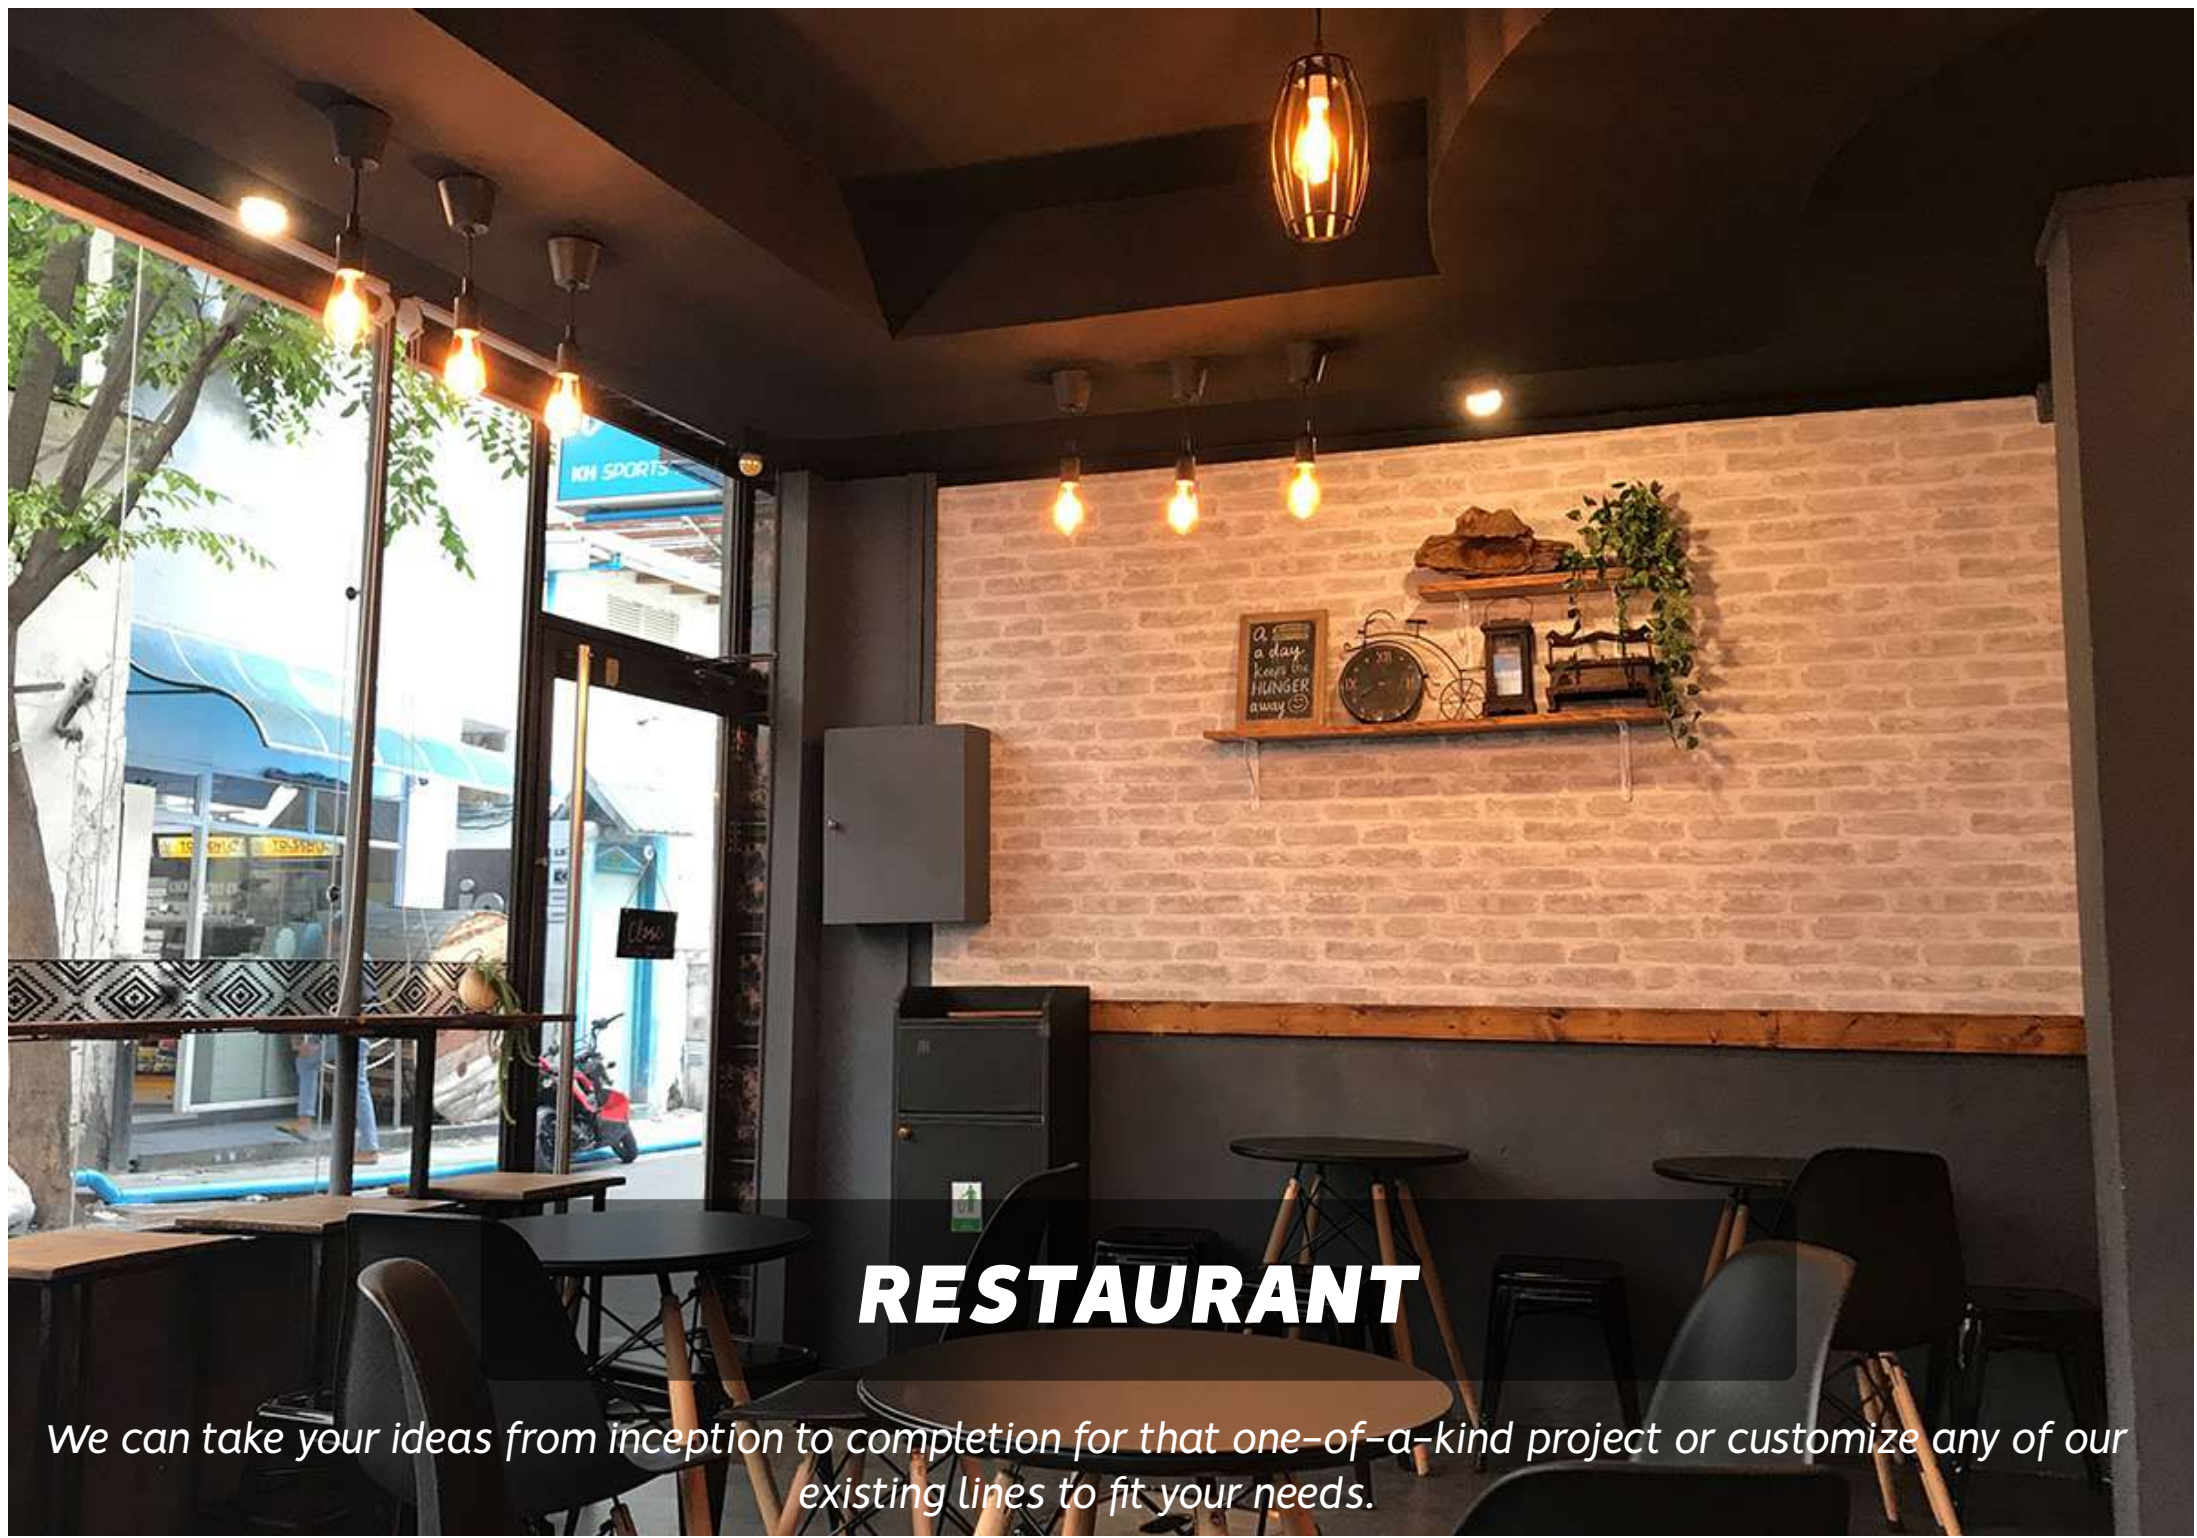

RESTAURANT

We can take your ideas from inception to completion for that one-of-a-kind project or customize any of our existing lines to fit your needs.